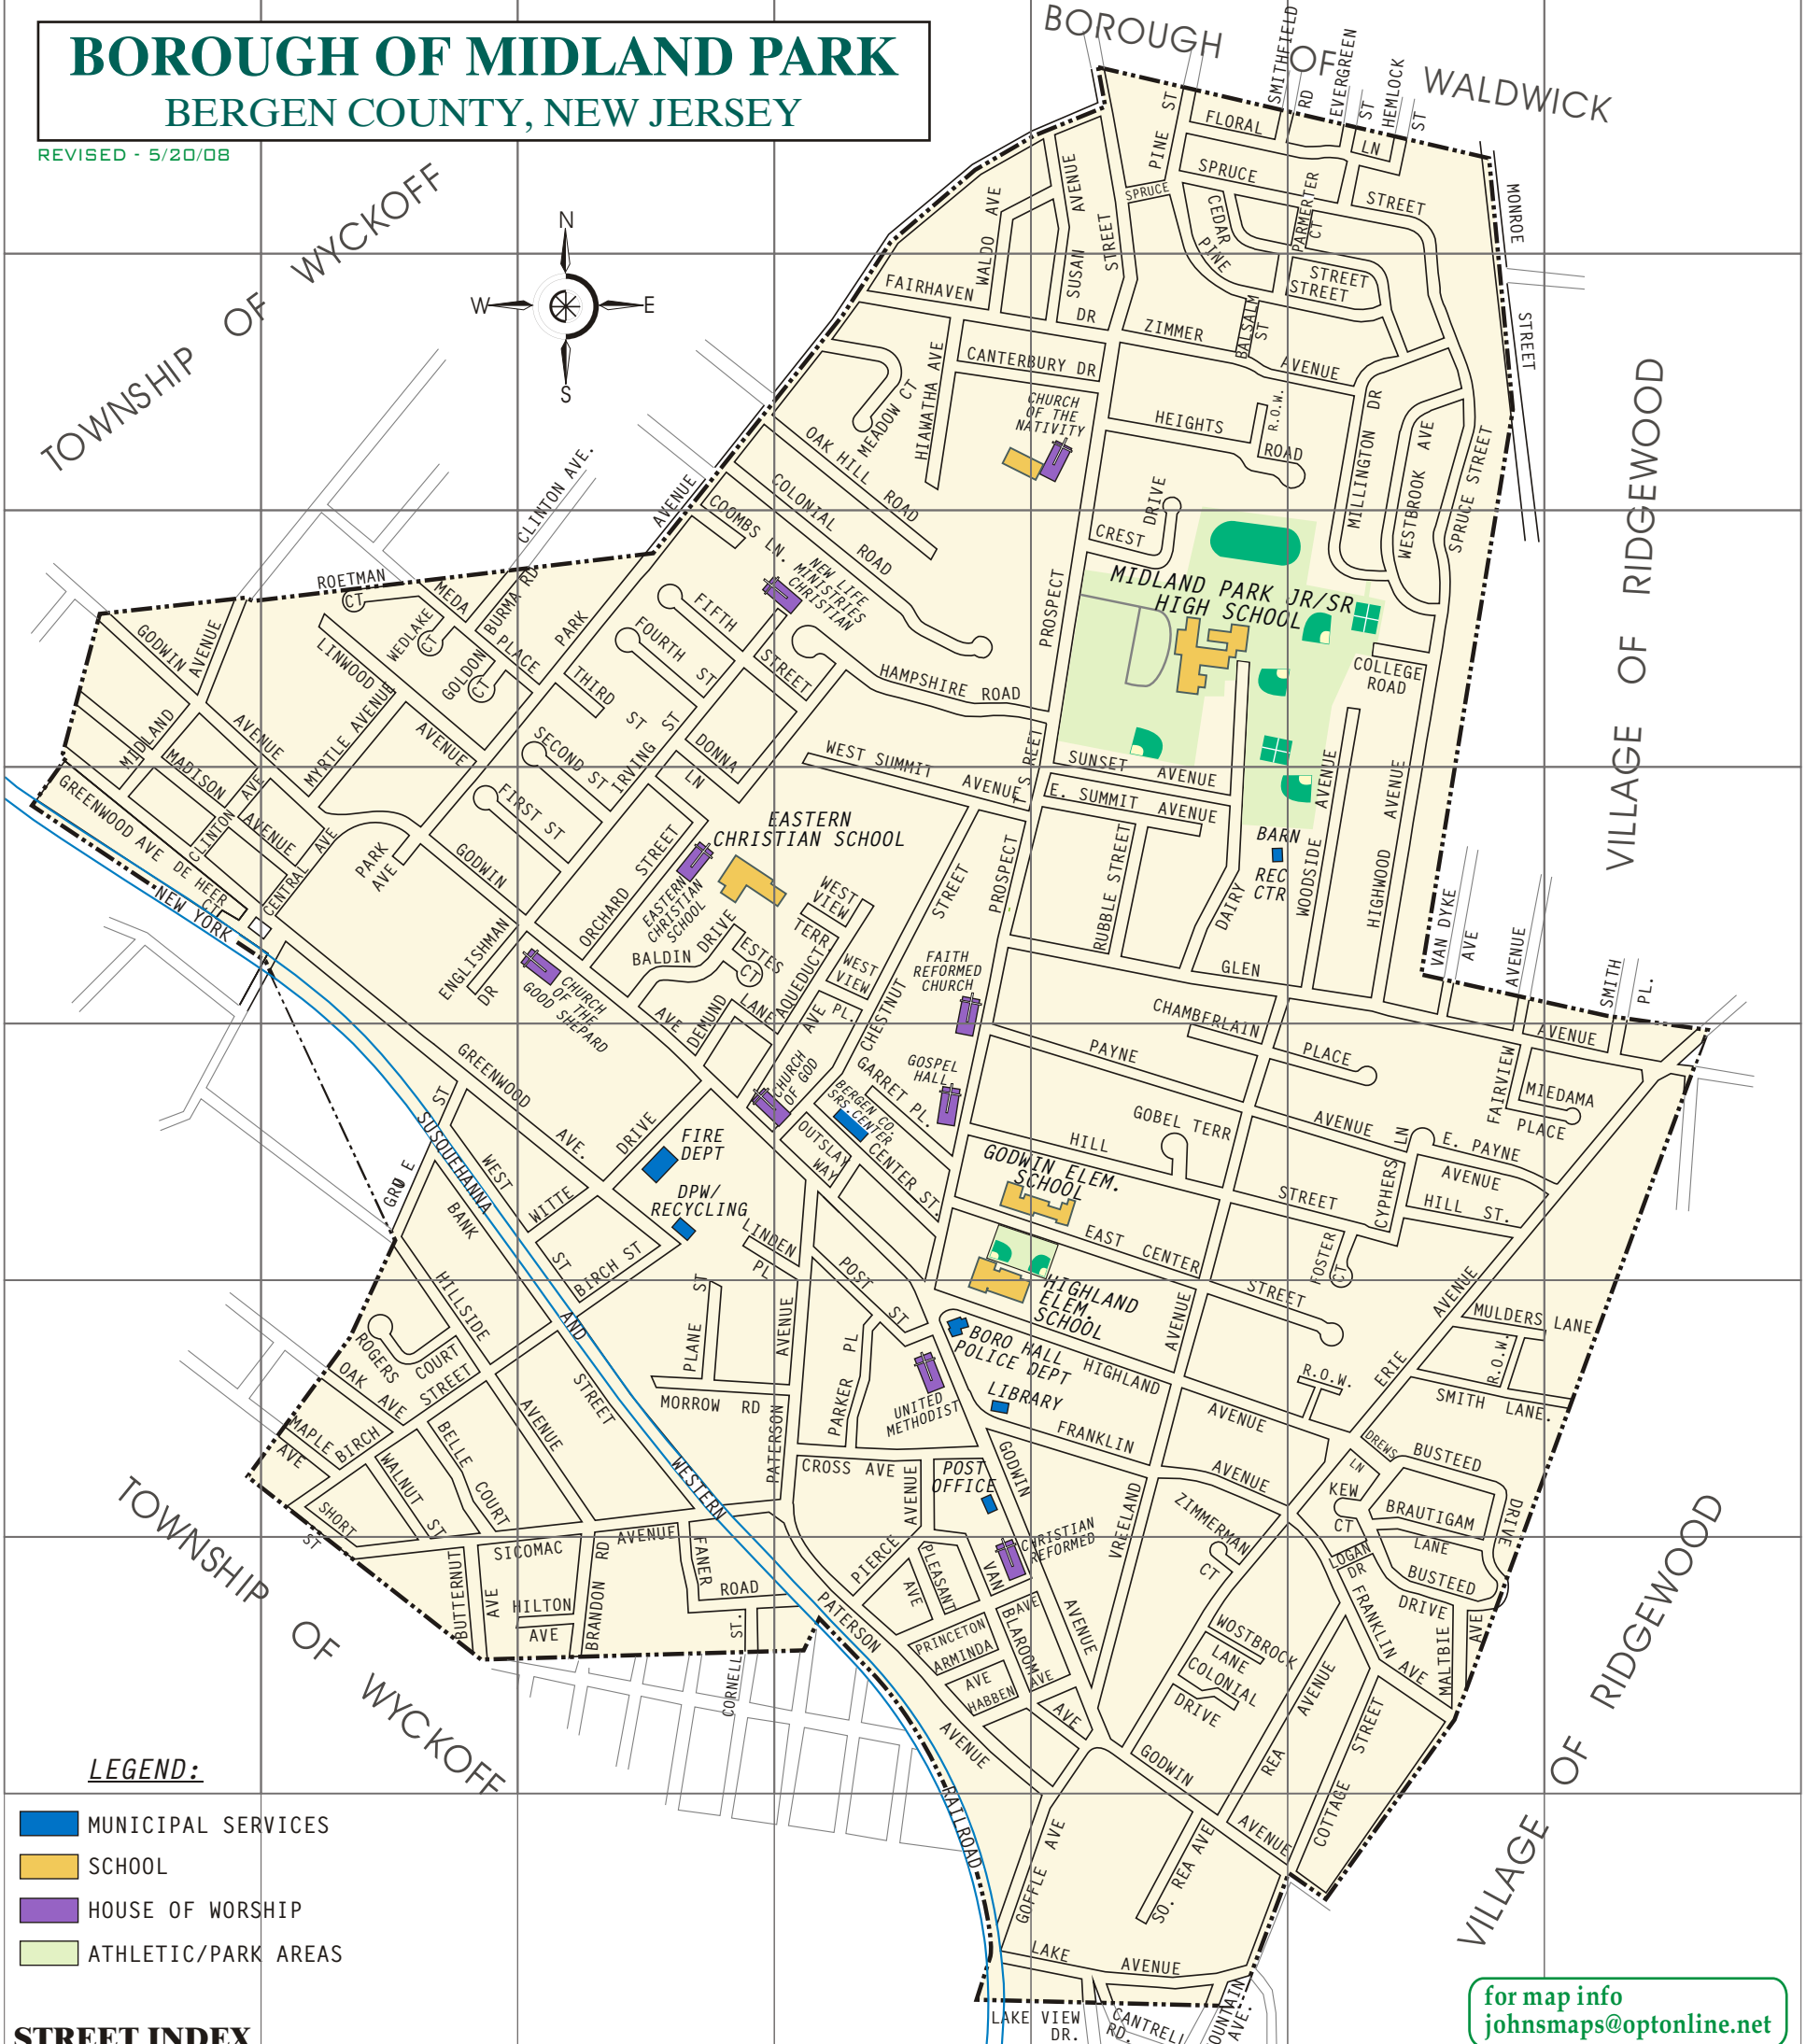

BOROUGH OF MIDLAND PARK

BERGEN COUNTY, NEW JERSEY

REVISED - 5/20/08

A
B
C
D
E
F
G
H

1 2 3 4 5 6 7

for map info
johnsmaps@optonline.net